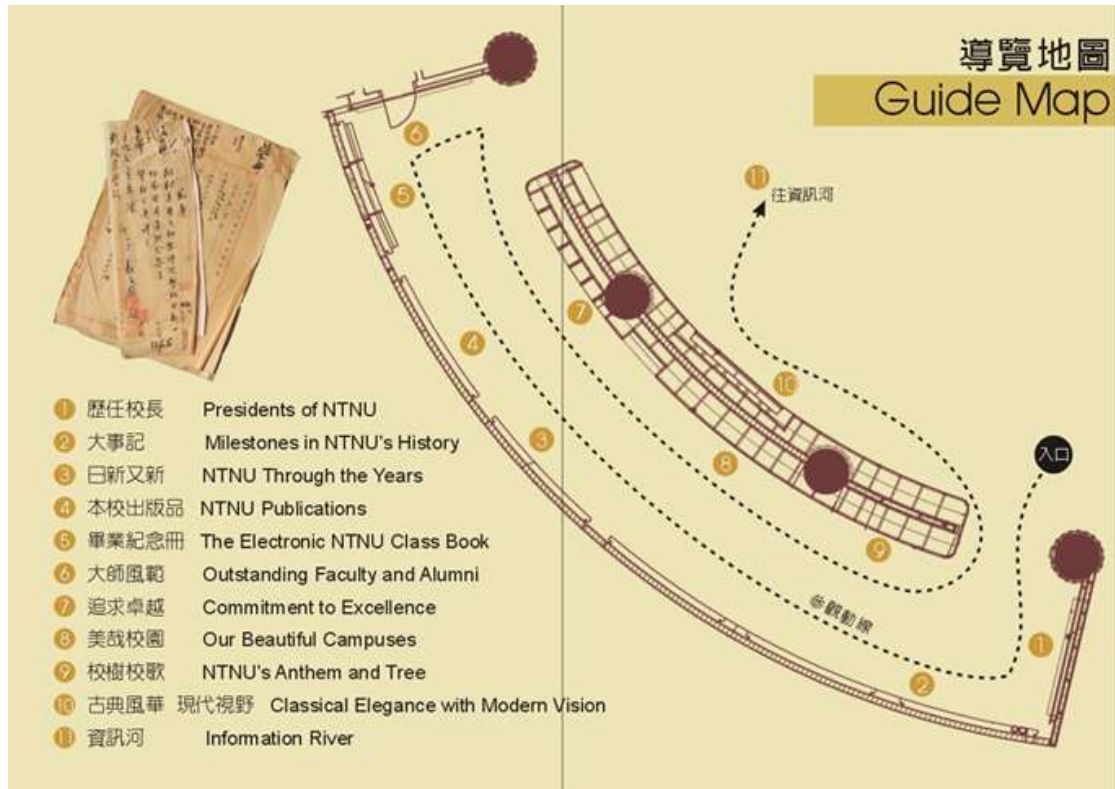

# Exhibition and visitor information

## Exhibition information

## Visitor information

Location:

Ground floor, National Taiwan Normal University Library, 129, Heping East Road Section 1, Taipei, Taiwan

Transportation:

MRT: Take MRT Xindian or NanShiJiao Line to Guting station, Make your way to exit 5 and walk about 10 minutes.

Bus: 0 South, 15, 18, 235, 237, 254, 278, 295, 662, 663, 672, 74, 907 or Heping main line. Get out at NTNU station

**Opening Hours:**

Monday to Friday 09:00 – 22:00

Saturday and Sunday: 09:30 – 18:30

**Guide Tour:**