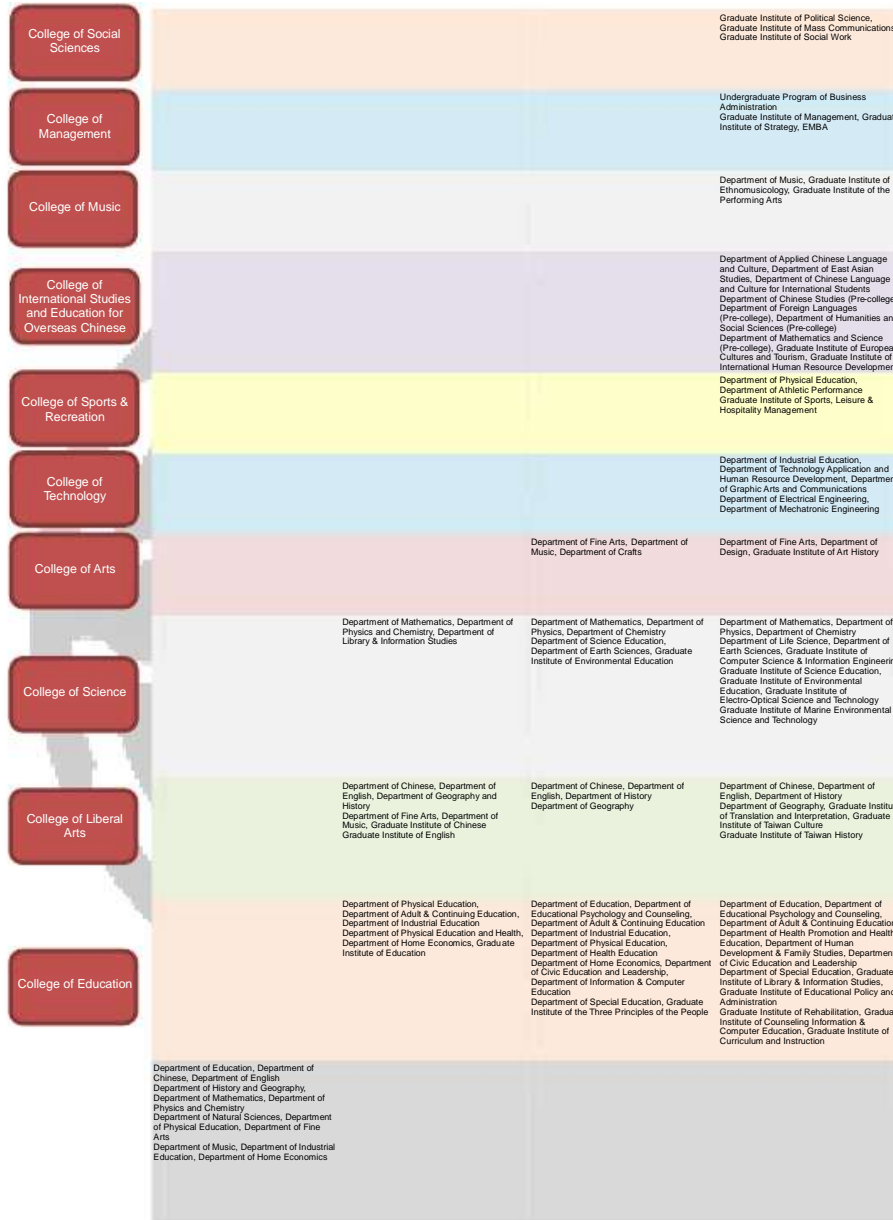

National Taiwan Normal University - changes in the faculty structure

格式化: 字型: 4 點